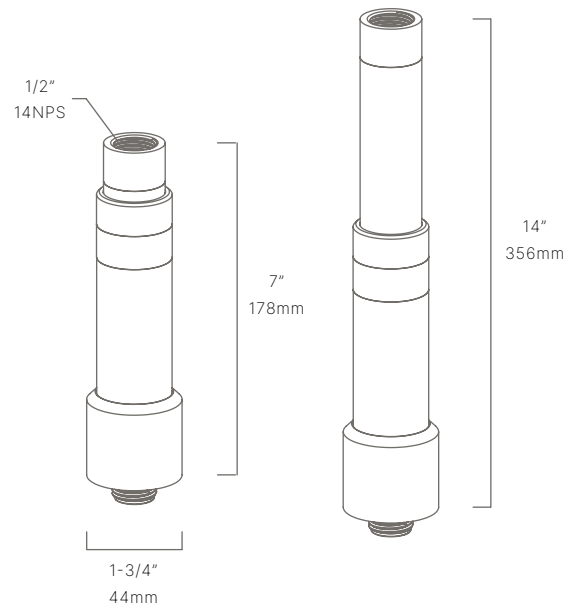

- Perfect for maturing shrubs and thick ground covers
- Ideal for lightweight and heavyweight fixtures

CONFIGURATOR:

RSR186214	FINISH
() = Most common configuration	<input type="checkbox"/>
	(NAT) Natural Brass
	(BLP) Bronze Living Patina
	(BLPX) Extra Dark BLP
	(NI) Nickel PVD

AVAILABLE FINISHES:

DIMENSIONS	Min. H7" Max H14"
VOLTAGE	12V
FINISH	Included Natural
MATERIAL	Brass & Copper

*For complete warranty terms, please visit: www.auroralight.com/warranty/

P. 760.931.2910

O. 2742 Loker Ave. W Carlsbad CA 92010